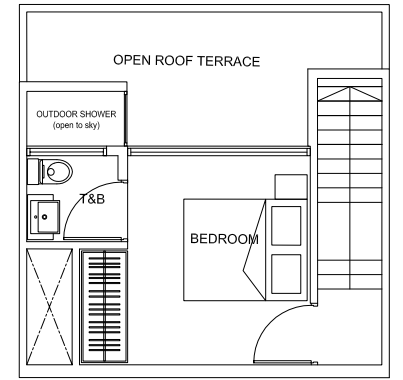

[TYPE | PH-J | > PENTHOUSE 1 BEDROOM WITH OPEN ROOF TERRACE]

TYPE | E |

58 sqm
#02-03 | #03-03 | #04-03

TYPE | F |

40 sqm
#02-02 | #03-02 | #04-02

TYPE | G |

43 sqm
#02-01 | #03-01 | #04-01

UPPER LEVEL

UPPER LEVEL

LOWER LEVEL

LOWER LEVEL

TYPE | PH-H |

64 sqm
#05-08 | #05-09 | #05-10

TYPE | PH-J |

63 sqm
#05-11

www.huttonsgroup.com