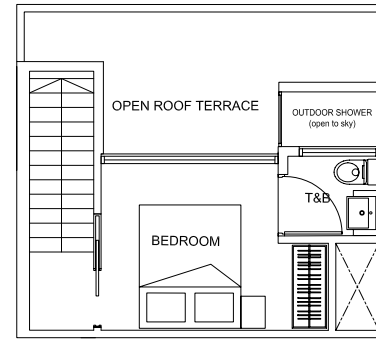

[TYPE | PH-J | > PENTHOUSE 1 BEDROOM WITH OPEN ROOF TERRACE]

TYPE | E |

58 sqm
#02-03 | #03-03 | #04-03

TYPE | F |

40 sqm
#02-02 | #03-02 | #04-02

TYPE | G |

43 sqm
#02-01 | #03-01 | #04-01

UPPER LEVEL

UPPER LEVEL

LOWER LEVEL

LOWER LEVEL

TYPE | PH-H |

64 sqm
#05-08 | #05-09 | #05-10

TYPE | PH-J |

63 sqm
#05-11

www.huttonsgroup.com